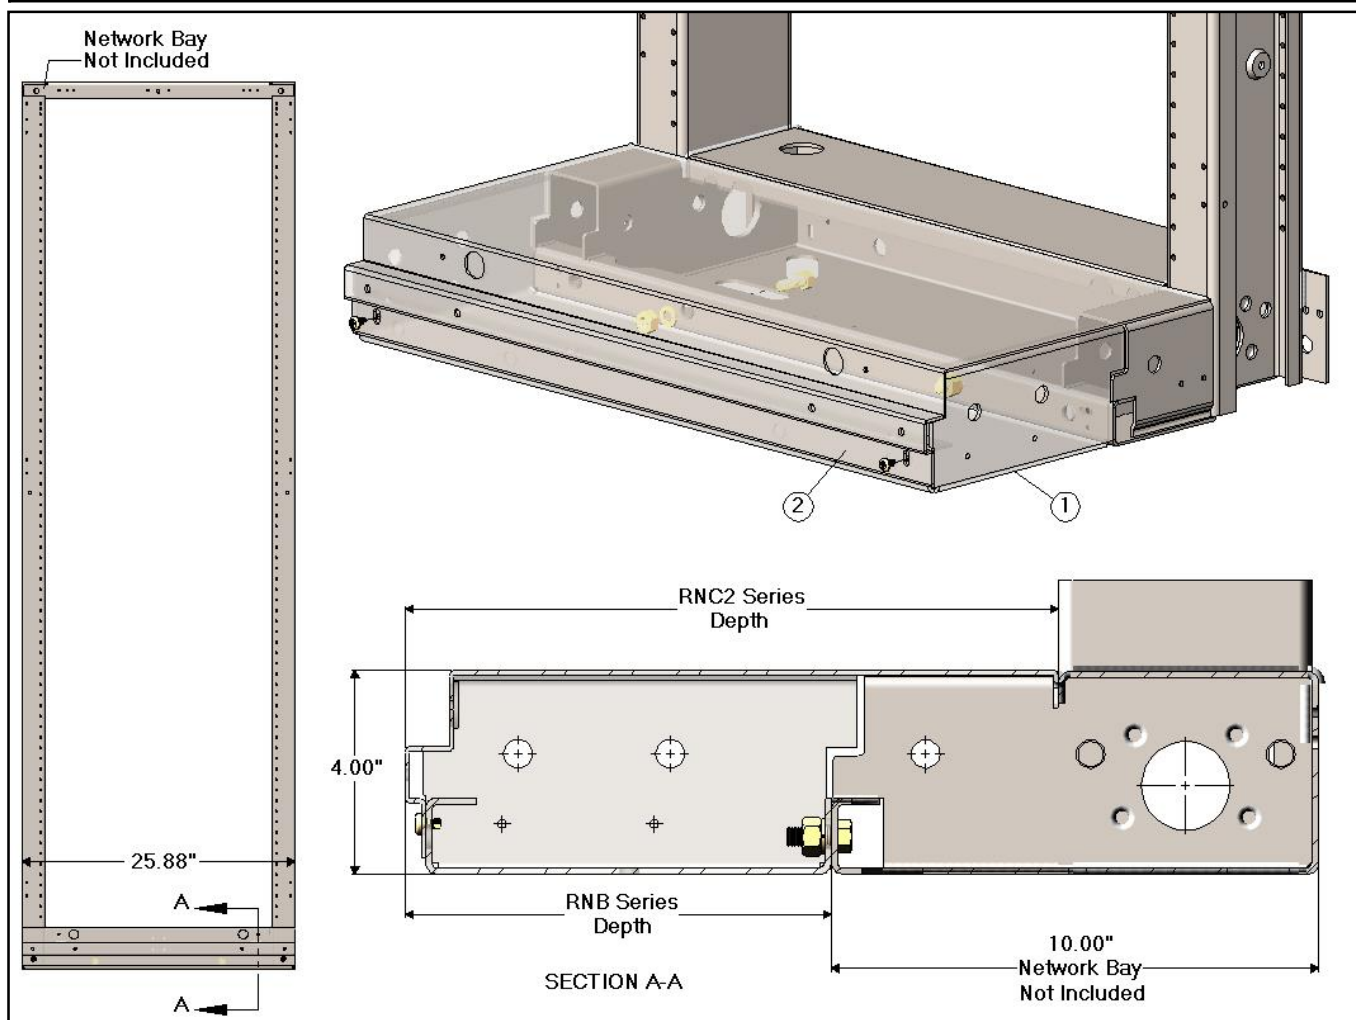

RNB Series - 23.00" Network Bay Base Extender

RNB Series - 23.00" Network Bay Base Extender

CSF P/N#	Depth	Item #1	Item #2	Cover [Depth]
RNB323xxK08	3.00"	RNB0323xx	RNC208xx	8.00"
RNB1323xxK	8.00"	RNB0823xx	RNC213xx	13.00"
RNB1623xxK	11.00"	RNB1123xx	RNC216xx	16.00"
RNB1523xxK20	15.00"	RNB1523xx	RNC220xx	20.00"

Notes:

- Kit assumes existing 5.00" fixed guard box and includes a cover that is 5.00" deeper than the base extender.
- Kit includes all mounting hardware.
- Finish Codes: See finish codes

Specifications subject to change. Please contact CSF Customer Service for more information.